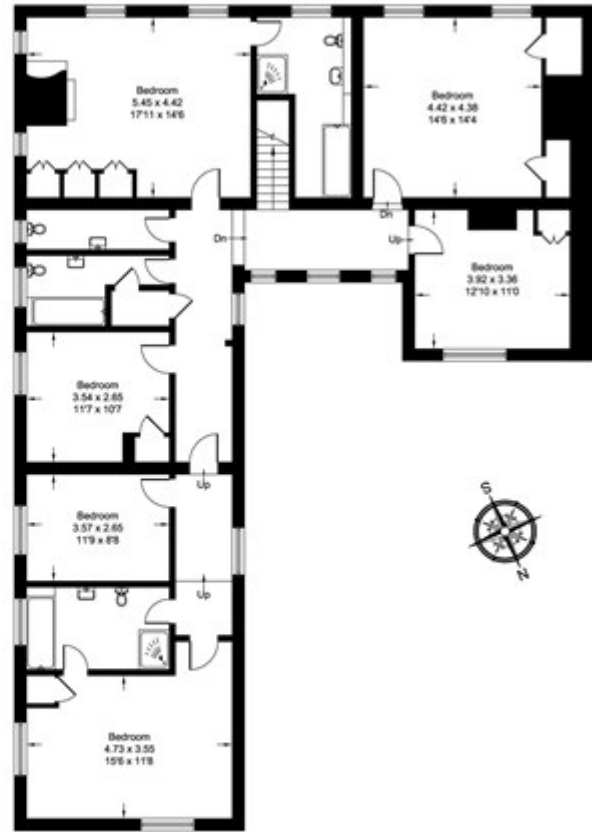

Wantage

Guide price £1,600,000

Approximate Gross Internal Area = 331 sq m / 3563q ft
Total = 331 sq m / 3563 sq ft

Ground Floor

First Floor

Whilst every attempt has been made to ensure the accuracy of the floor plan contained here, measurements of doors, windows, rooms and any other items are approximate and no responsibility is taken for any error, omission, or mis-statement. This plan is for illustrative purposes only and should be used as such by any prospective purchaser.