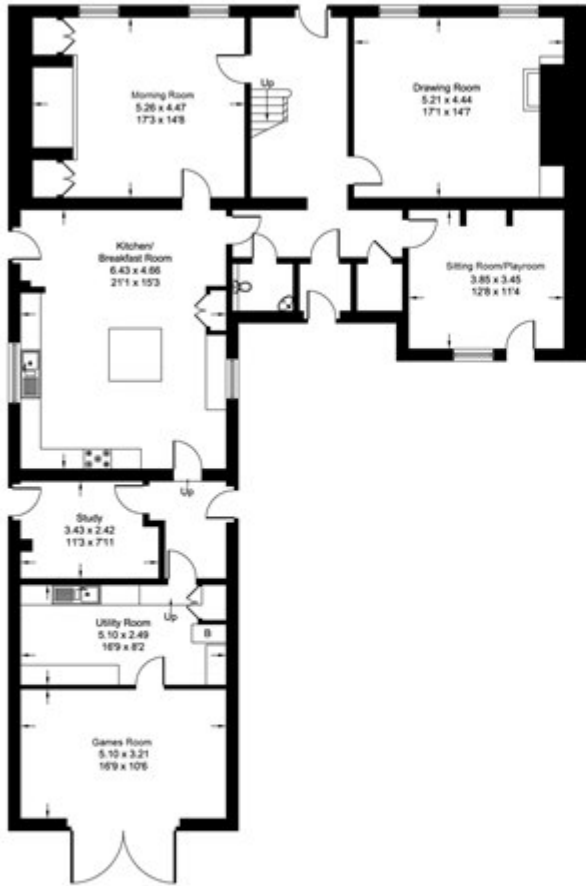

Wantage

Guide price £1,600,000

Approximate Gross Internal Area = 331 sq m / 3563q ft
Total = 331 sq m / 3563 sq ft

Ground Floor

First Floor

Whilst every attempt has been made to ensure the accuracy of the floor plan contained here, measurements of doors, windows, rooms and any other items are approximate and no responsibility is taken for any error, omission, or mis-statement. This plan is for illustrative purposes only and should be used as such by any prospective purchaser.