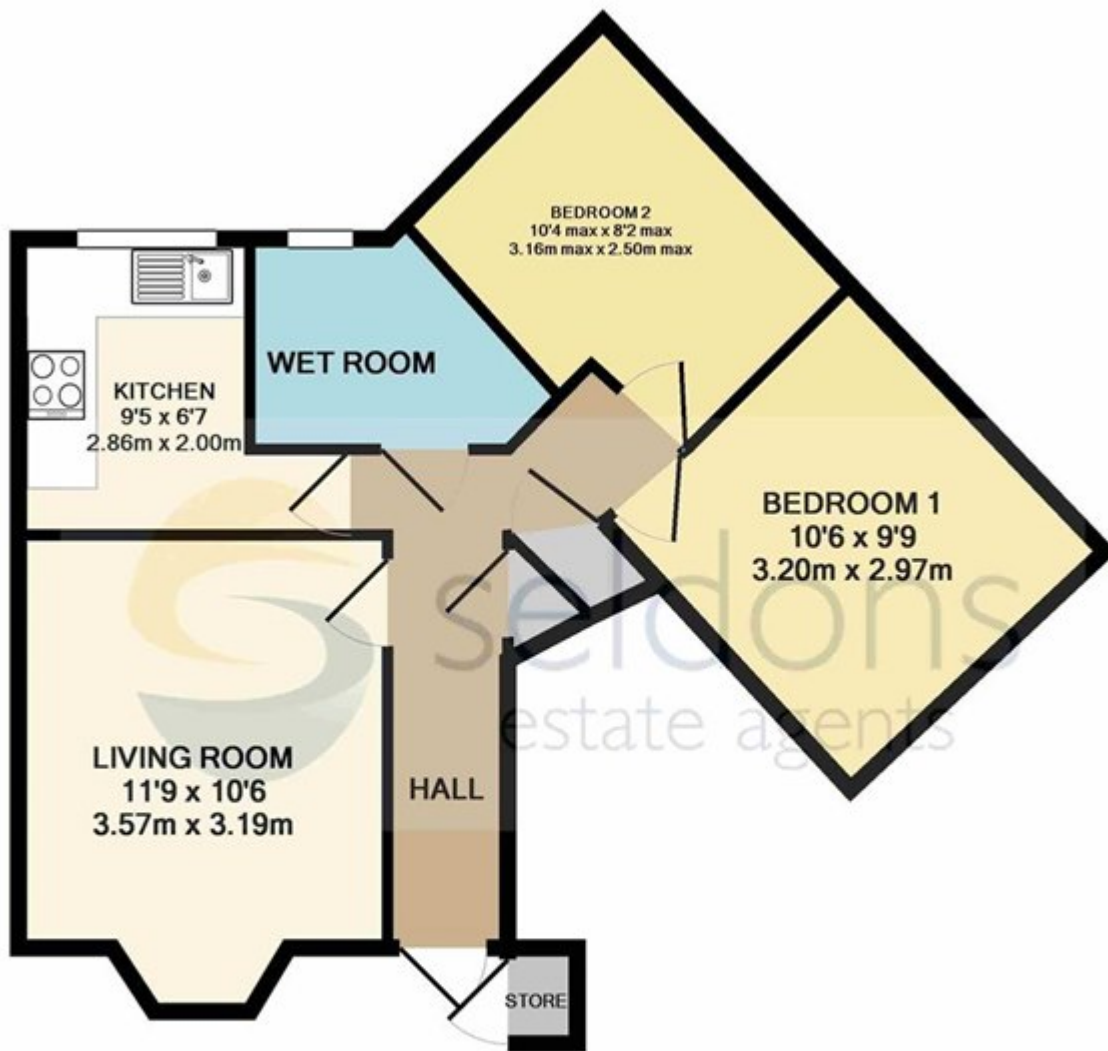

Kimberley Park, Bideford

£139,950

Whilst every attempt has been made to ensure the accuracy of the floor plan contained here, measurements of doors, windows, rooms and any other items are approximate and no responsibility is taken for any error, omission, or mis-statement. This plan is for illustrative purposes only and should be used as such by any prospective purchaser. The services, systems and appliances shown have not been tested and no guarantee as to their operability or efficiency can be given
Made with Metropix ©2017