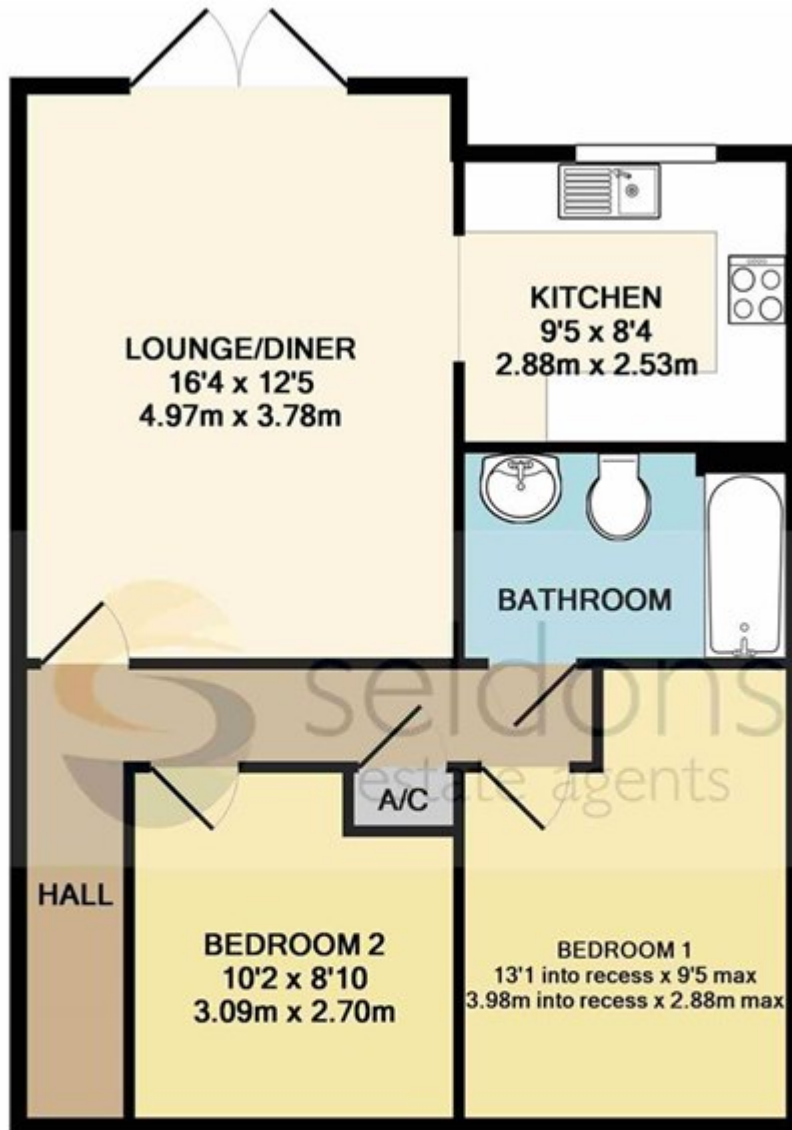

Union Close, Bideford

£48,000

Whilst every attempt has been made to ensure the accuracy of the floor plan contained here, measurements of doors, windows, rooms and any other items are approximate and no responsibility is taken for any error, omission, or mis-statement. This plan is for illustrative purposes only and should be used as such by any prospective purchaser. The services, systems and appliances shown have not been tested and no guarantee as to their operability or efficiency can be given

Made with Metropix ©2018