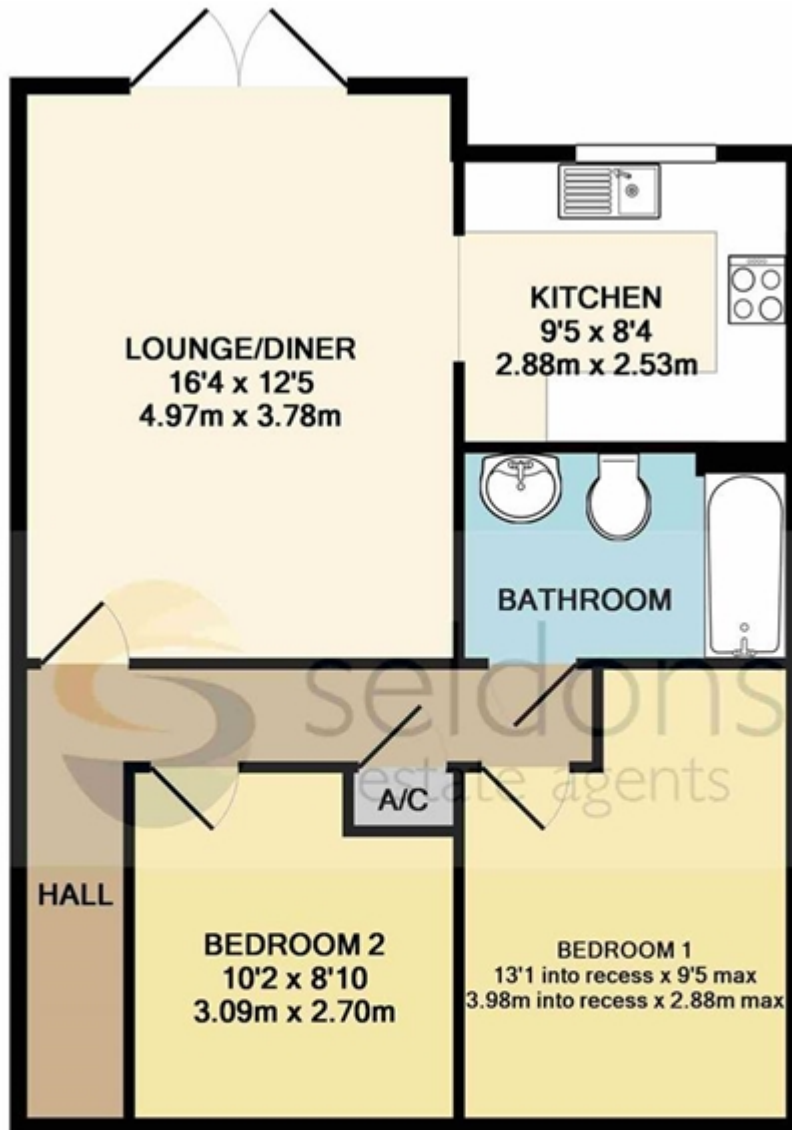

Union Close, Bideford

£48,000

Whilst every attempt has been made to ensure the accuracy of the floor plan contained here, measurements of doors, windows, rooms and any other items are approximate and no responsibility is taken for any error, omission, or mis-statement. This plan is for illustrative purposes only and should be used as such by any prospective purchaser. The services, systems and appliances shown have not been tested and no guarantee as to their operability or efficiency can be given

Made with Metropix ©2018