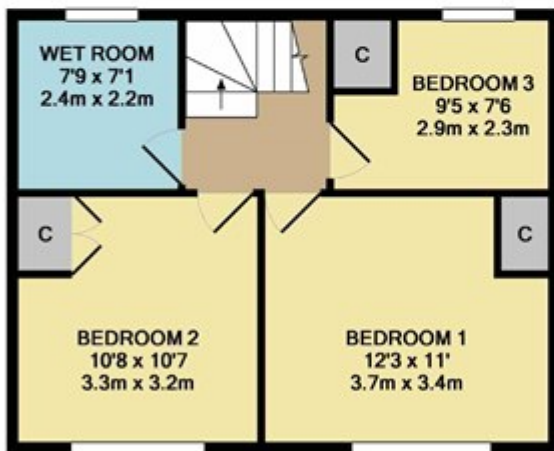

# Wandells View, Brantingham

£199,950

GROUND FLOOR

1ST FLOOR

Whilst every attempt has been made to ensure the accuracy of the floor plan contained here, measurements of doors, windows, rooms and any other items are approximate and no responsibility is taken for any error, omission, or mis-statement. This plan is for illustrative purposes only and should be used as such by any prospective purchaser. The services, systems and appliances shown have not been tested and no guarantee as to their operability or efficiency can be given.  
Made with Metropix ©2015