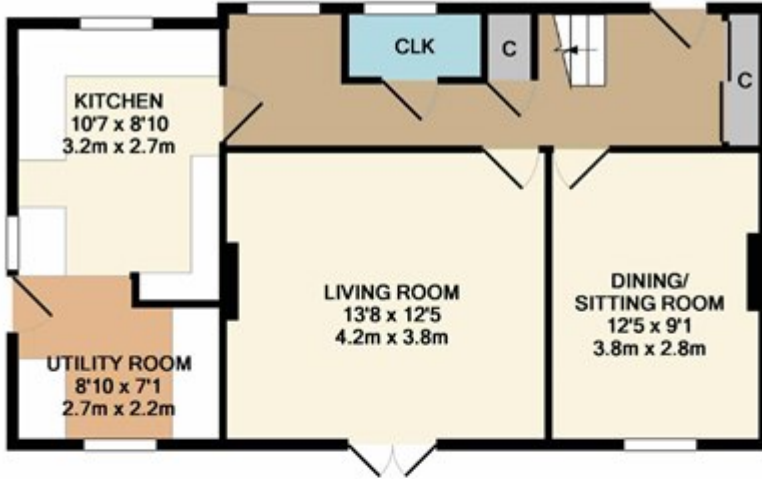

# Wandells View, Brantingham

£199,950

GROUND FLOOR

1ST FLOOR

Whilst every attempt has been made to ensure the accuracy of the floor plan contained here, measurements of doors, windows, rooms and any other items are approximate and no responsibility is taken for any error, omission, or mis-statement. This plan is for illustrative purposes only and should be used as such by any prospective purchaser. The services, systems and appliances shown have not been tested and no guarantee as to their operability or efficiency can be given.  
Made with Metropix ©2015