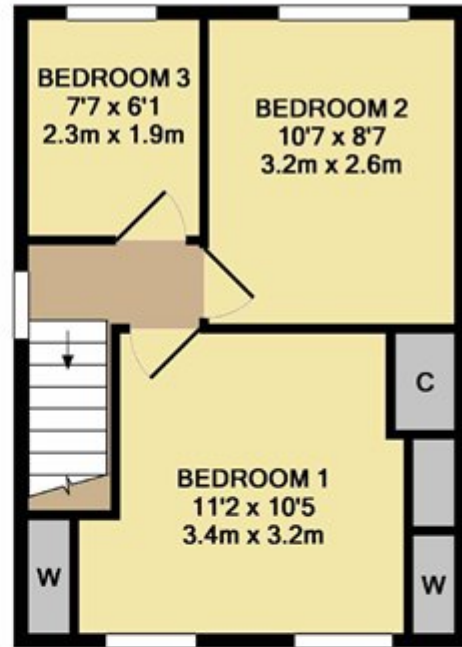

# Richmond Road, Hessele

£124,950

GROUND FLOOR

1ST FLOOR

Whilst every attempt has been made to ensure the accuracy of the floor plan contained here, measurements of doors, windows, rooms and any other items are approximate and no responsibility is taken for any error, omission, or mis-statement. This plan is for illustrative purposes only and should be used as such by any prospective purchaser. The services, systems and appliances shown have not been tested and no guarantee as to their operability or efficiency can be given  
Made with Metropix ©2017