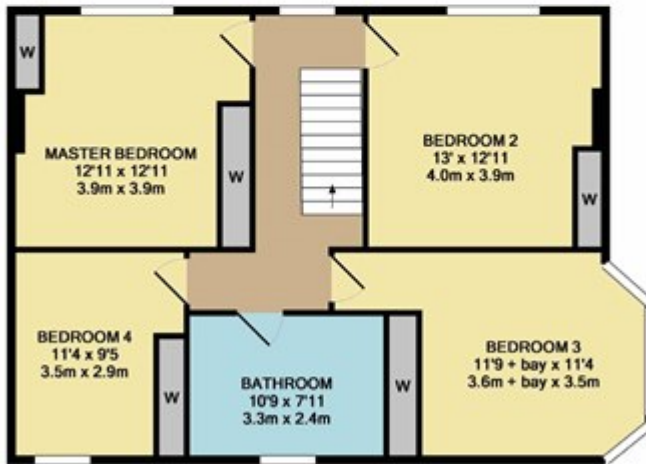

Main Street, Elloughton

£550,000

1ST FLOOR