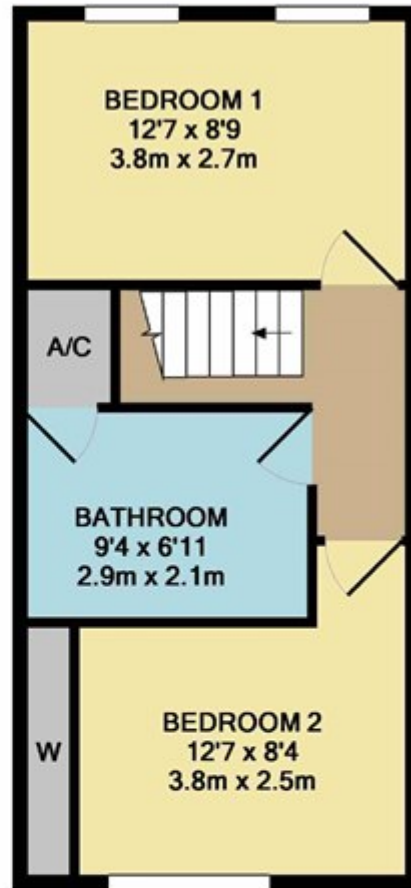

# Chapel Close, Hessle

Offers over £125,000

---

GROUND FLOOR

1ST FLOOR

Whilst every attempt has been made to ensure the accuracy of the floor plan contained here, measurements of doors, windows, rooms and any other items are approximate and no responsibility is taken for any error, omission, or mis-statement. This plan is for illustrative purposes only and should be used as such by any prospective purchaser. The services, systems and appliances shown have not been tested and no guarantee as to their operability or efficiency can be given  
Made with Metropix ©2017