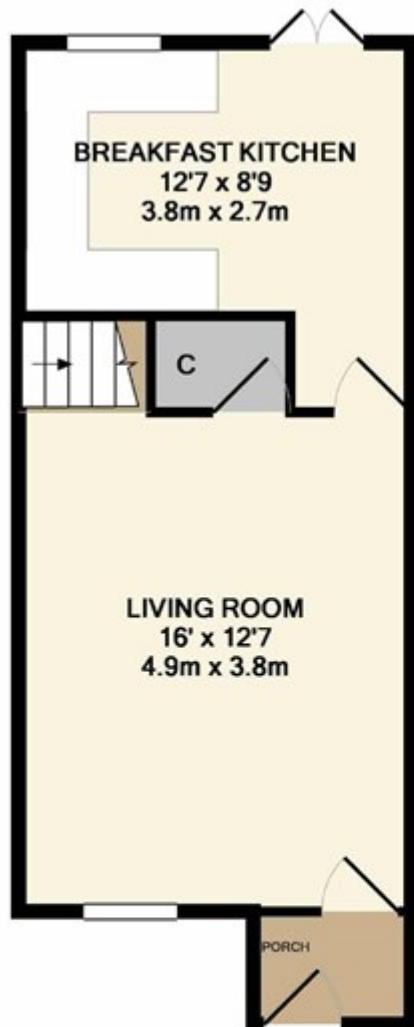

# Chapel Close, Hessle

Offers over £125,000

---

GROUND FLOOR

1ST FLOOR

Whilst every attempt has been made to ensure the accuracy of the floor plan contained here, measurements of doors, windows, rooms and any other items are approximate and no responsibility is taken for any error, omission, or mis-statement. This plan is for illustrative purposes only and should be used as such by any prospective purchaser. The services, systems and appliances shown have not been tested and no guarantee as to their operability or efficiency can be given  
Made with Metropix ©2017