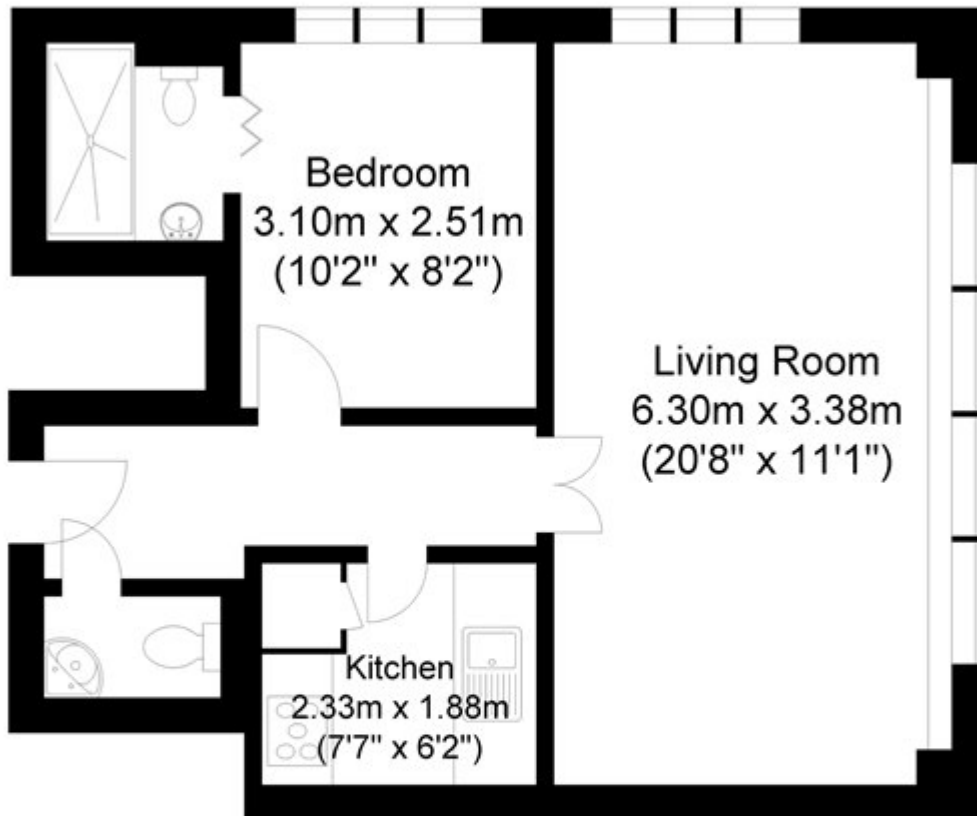

Ludgate Square, London

£625,000 Leasehold

Ludgate Square

First Floor
Approximate 46.07 sq meter
(496 sq feet)

Approximate Gross Internal Area = 46.07 sq meter (496 sq feet)
Illustration for identification purposes only, measurements are approximate, not to scale.