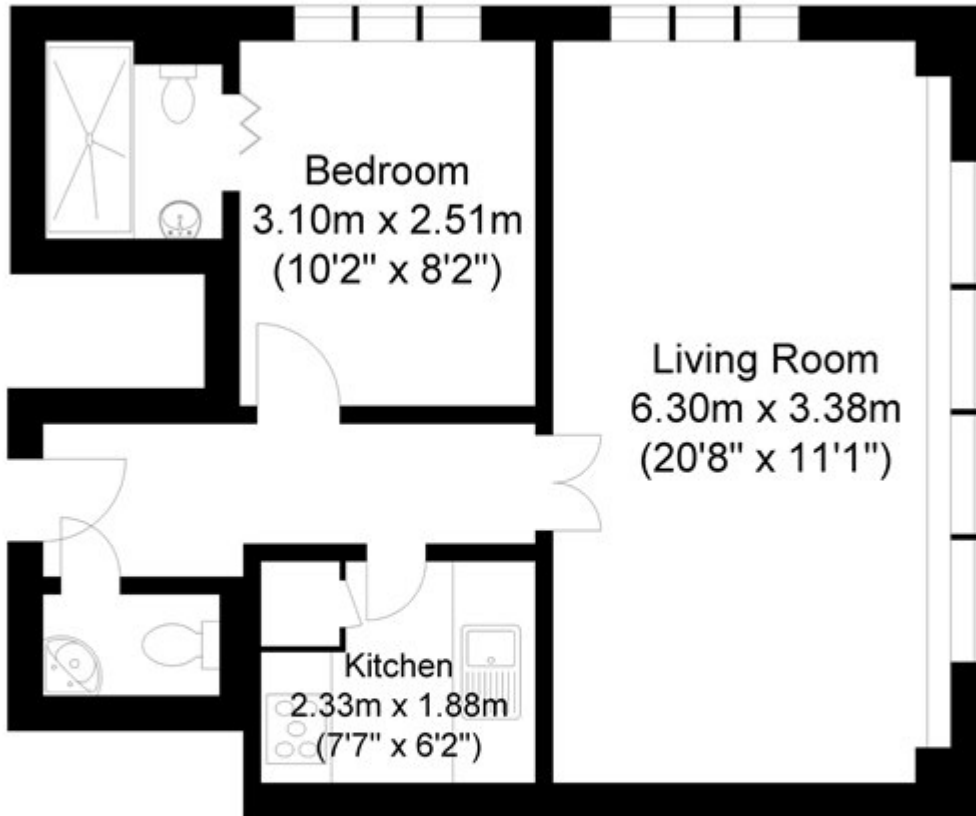

Ludgate Square, London

£595,000 Leasehold

Ludgate Square

First Floor
Approximate 46.07 sq meter
(496 sq feet)

Approximate Gross Internal Area = 46.07 sq meter (496 sq feet)
Illustration for identification purposes only, measurements are approximate, not to scale.