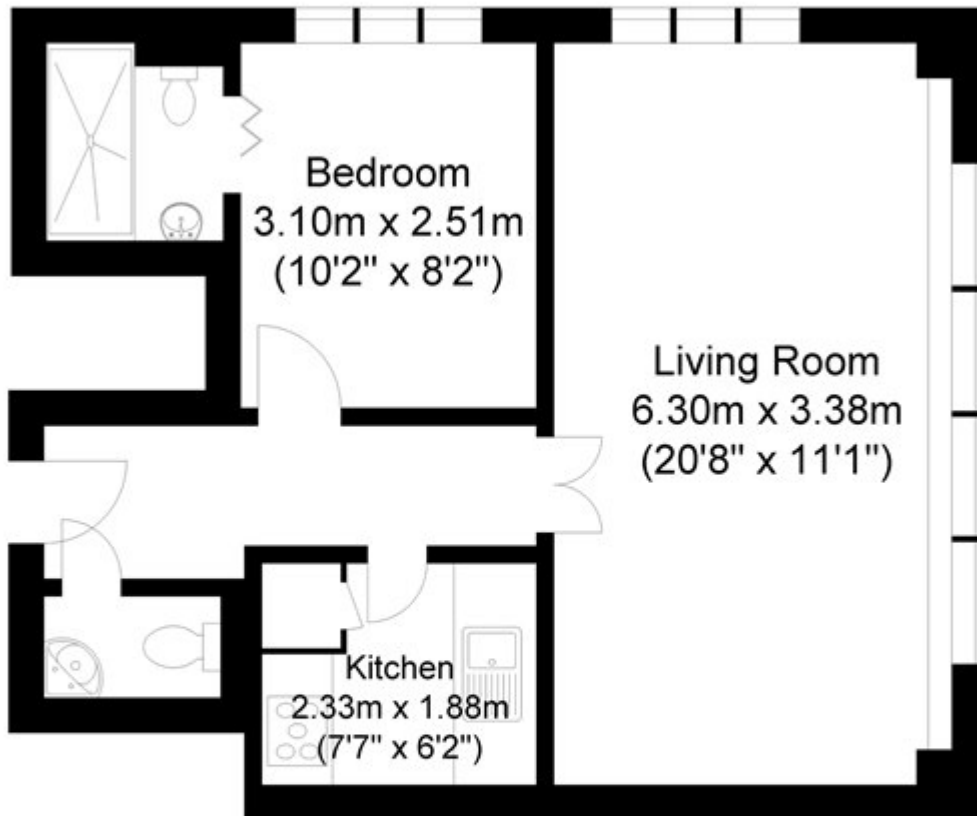

Ludgate Square, London

£595,000 Leasehold

Ludgate Square

First Floor
Approximate 46.07 sq meter
(496 sq feet)

Approximate Gross Internal Area = 46.07 sq meter (496 sq feet)
Illustration for identification purposes only, measurements are approximate, not to scale.