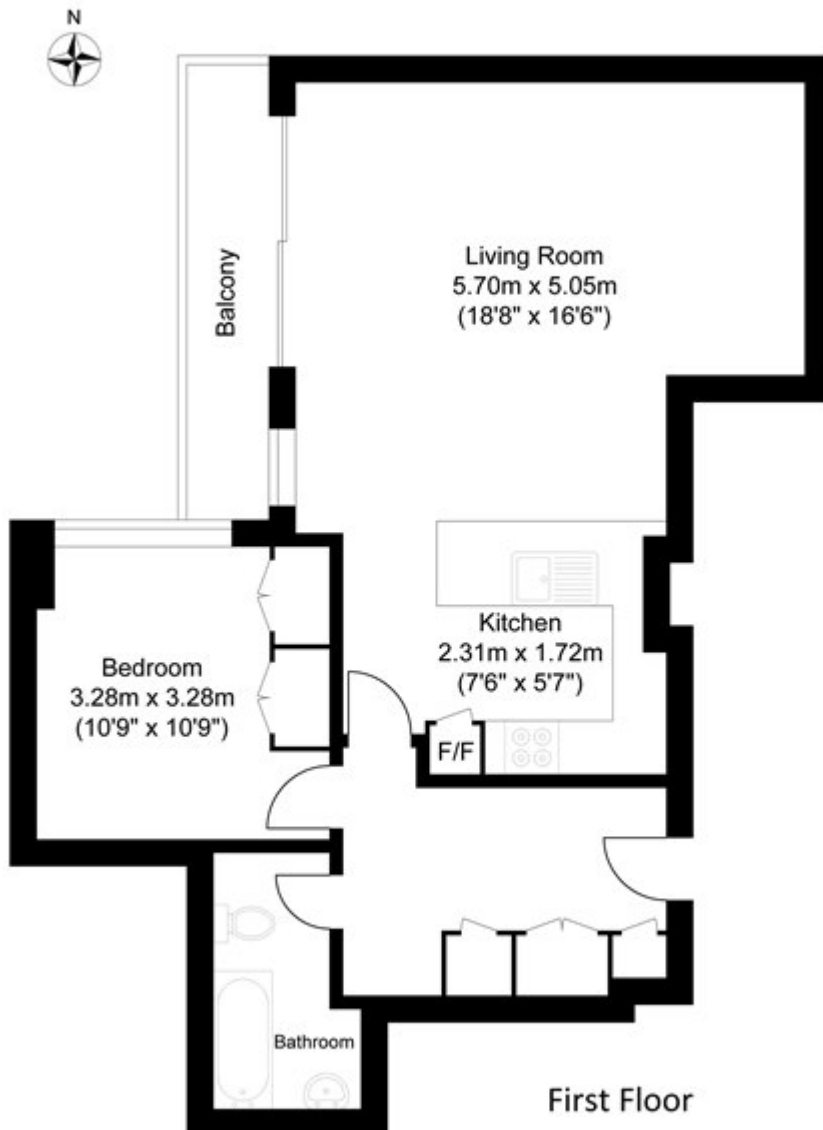

City Road, London

£535 PW

The Lexington

Approximate Gross Internal Area = 60.20 sq meter 648.95 sq feet
Illustration for identification purposes only, measurements are approximate, not to scale.