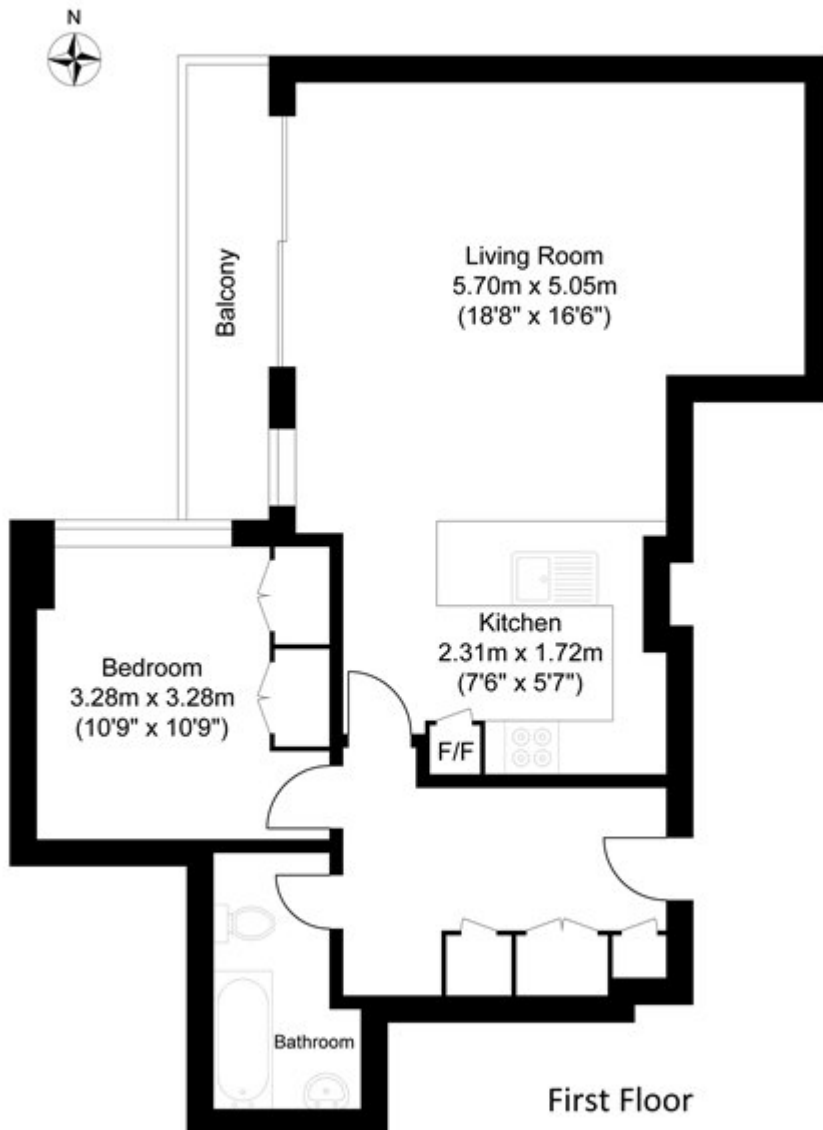

## The Lexington

Approximate Gross Internal Area = 60.20 sq meter 648.95 sq feet  
Illustration for identification purposes only, measurements are approximate, not to scale.