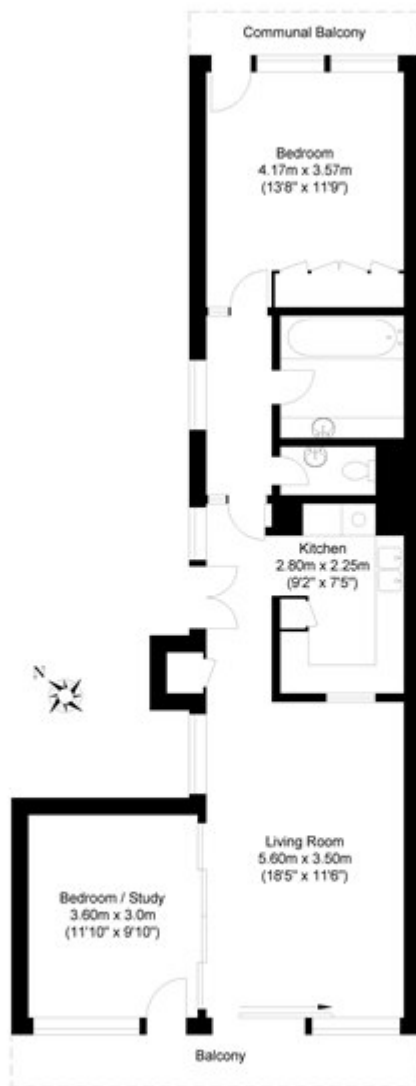

Barbican, London

£530 PW

Defoe House, Barbican

Fourth Floor
Approximate 70.53 sq meter
(759.17 sq feet)