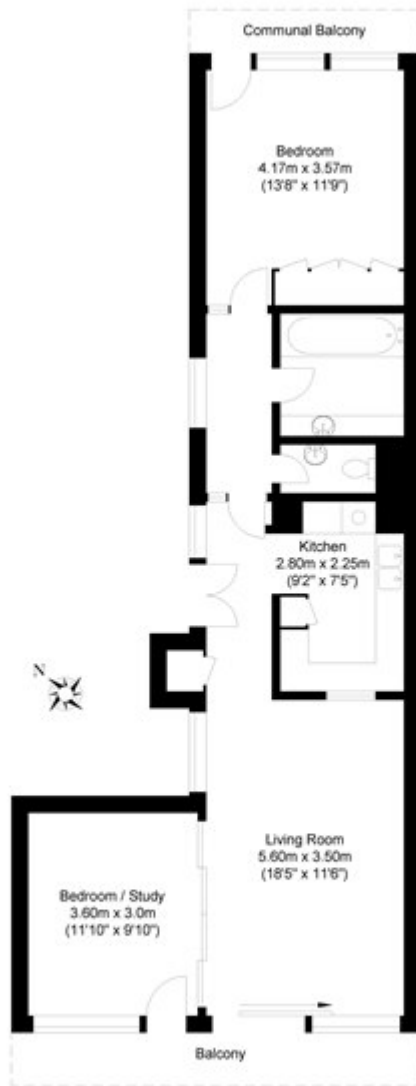

Barbican, London

£530 PW

Defoe House, Barbican

Fourth Floor
Approximate 70.53 sq meter
(759.17 sq feet)