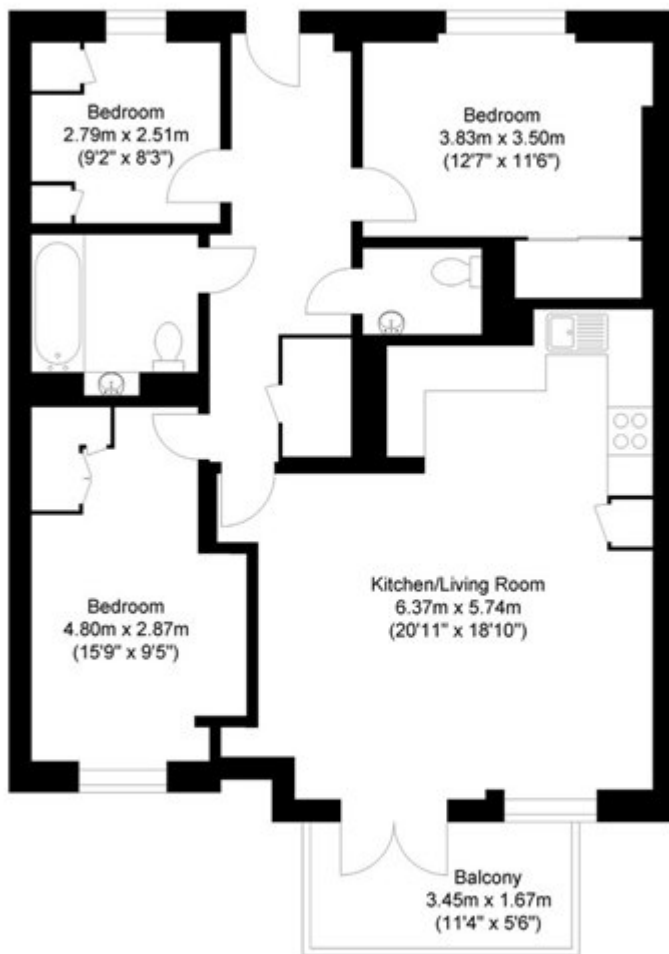

# Mintern Street, London

£692 PW

## Pindoria House

3rd Floor  
Approximate 81.49 sq meter  
(877.15 sq feet)

Approximate Gross Internal Area = 81.49 sq meter (877.15 sq feet)  
Illustration for identification purposes only, measurements are approximate, not to scale.