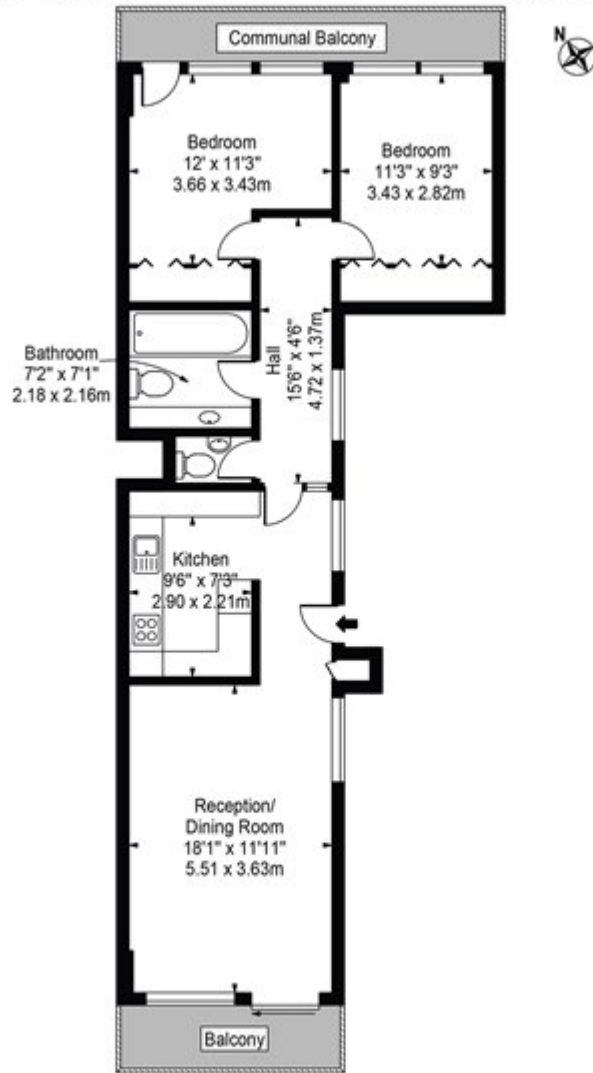

Barbican, London

£550 PW

Thomas More House Approx. Gross Internal Area 774 Sq Ft - 71.91 Sq M

Sixth Floor

For Illustration Purposes Only - Not To Scale

This floor plan should be used as a general outline for guidance only and does not constitute in whole or in part an offer or contract. Any intending purchaser or lessee should satisfy themselves by inspection, searches, enquiries and full survey as to the correctness of each statement. Any areas, measurements or distances quoted are approximate and should not be used to value a property or be the basis of any sale or let.