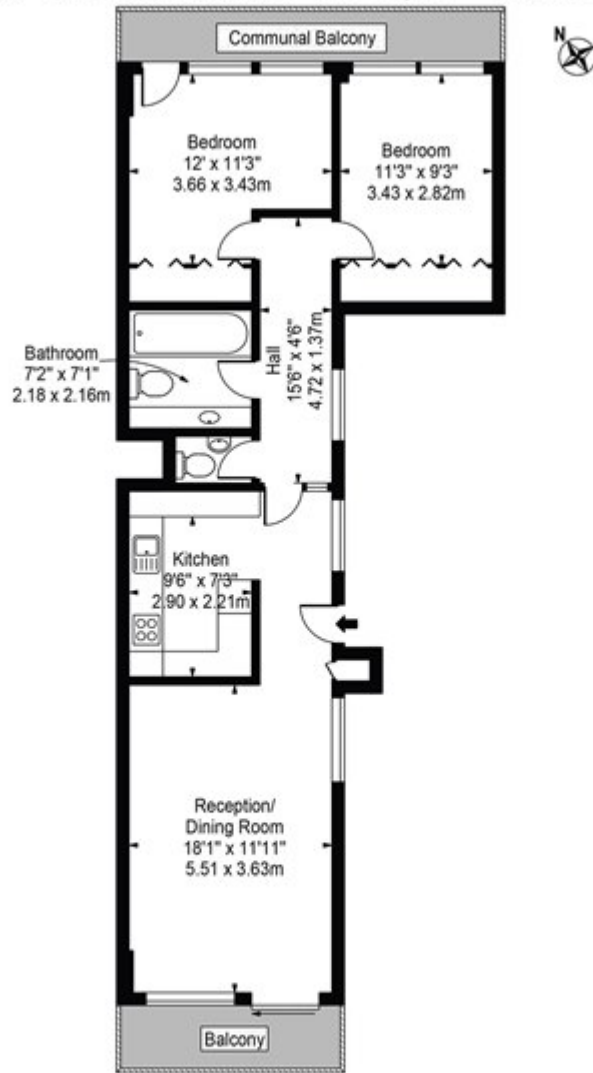

Barbican, London

£580 PW

Thomas More House Approx. Gross Internal Area 774 Sq Ft - 71.91 Sq M

Sixth Floor

For Illustration Purposes Only - Not To Scale

This floor plan should be used as a general outline for guidance only and does not constitute in whole or in part an offer or contract.
Any intending purchaser or lessee should satisfy themselves by inspection, searches, enquiries and full survey as to the correctness of each statement.
Any areas, measurements or distances quoted are approximate and should not be used to value a property or be the basis of any sale or let.