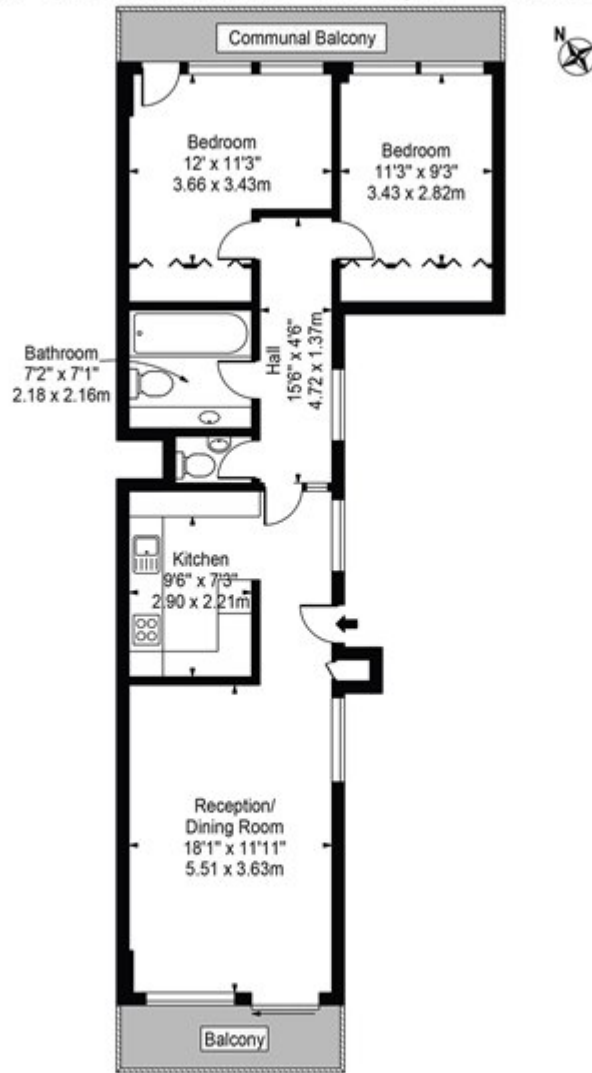

## Thomas More House Approx. Gross Internal Area 774 Sq Ft - 71.91 Sq M

Sixth Floor

For Illustration Purposes Only - Not To Scale

This floor plan should be used as a general outline for guidance only and does not constitute in whole or in part an offer or contract. Any intending purchaser or lessee should satisfy themselves by inspection, searches, enquiries and full survey as to the correctness of each statement. Any areas, measurements or distances quoted are approximate and should not be used to value a property or be the basis of any sale or let.