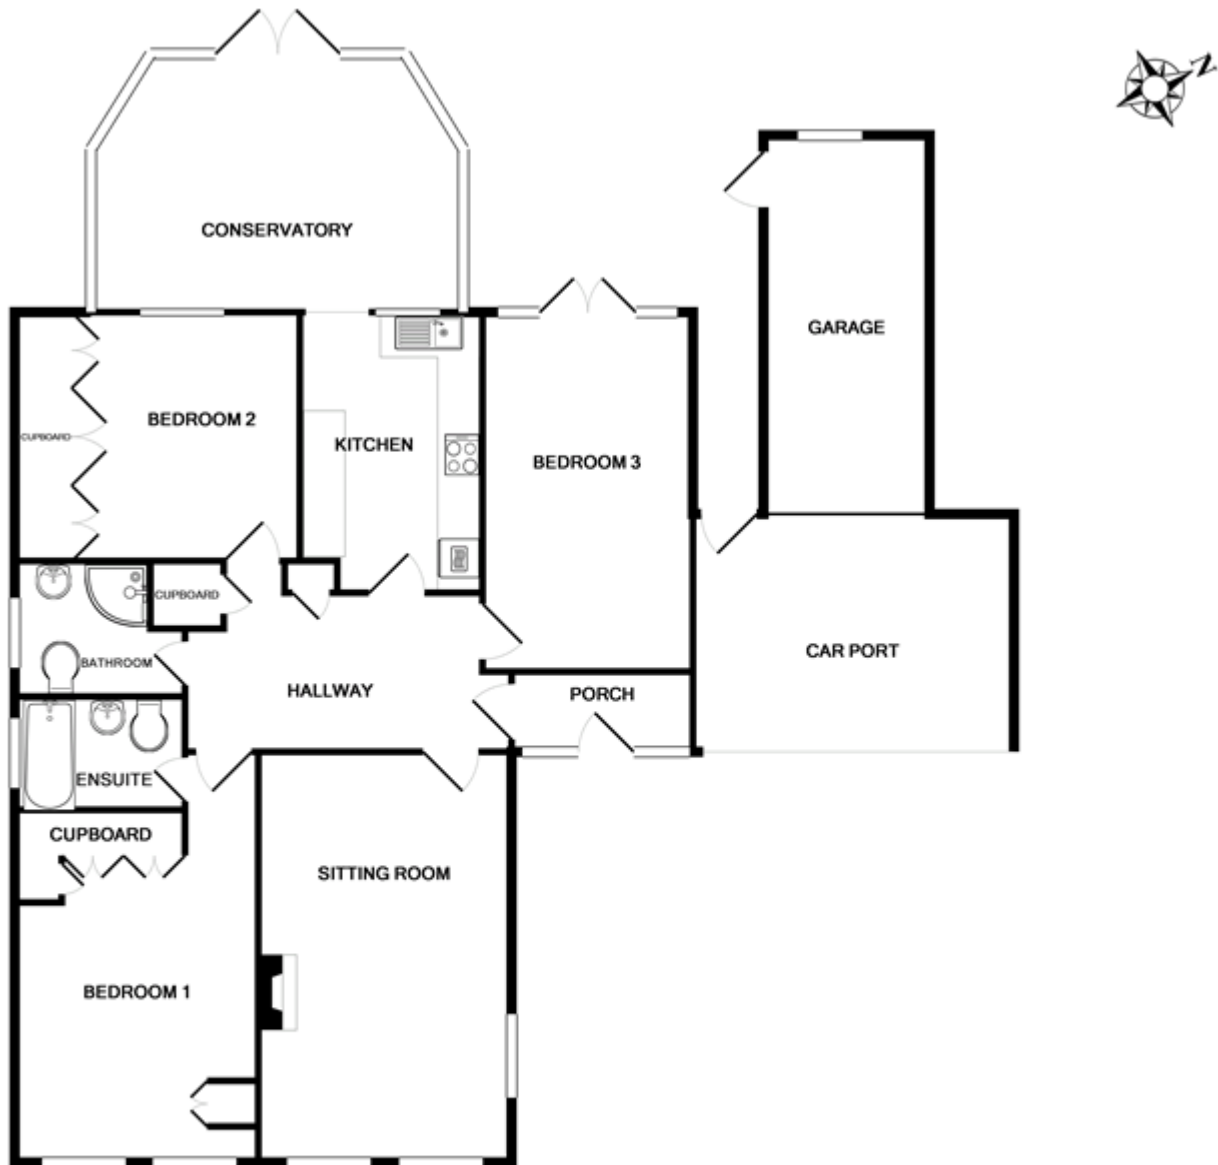

Wallfield, Bognor Regis

Guide price £610,000 Freehold

Whilst every attempt has been made to ensure the accuracy of the floor plan contained here, measurements of doors, windows, rooms and any other items are approximate and no responsibility is taken for any error, omission, or mis-statement. This plan is for illustrative purposes only and should be used as such by any prospective purchaser. The services, systems and appliances shown have not been tested and no guarantee as to their operability or efficiency can be given
Made with Metropix ©2018