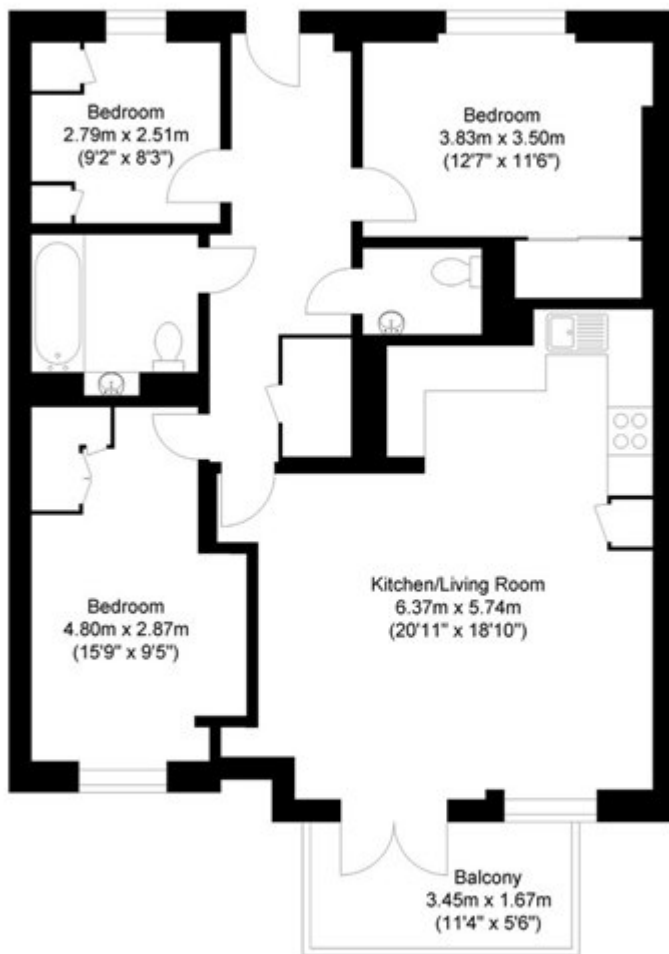

Mintern Street, London

£692 PW

Pindoria House

3rd Floor
Approximate 81.49 sq meter
(877.15 sq feet)

Approximate Gross Internal Area = 81.49 sq meter (877.15 sq feet)
Illustration for identification purposes only, measurements are approximate, not to scale.